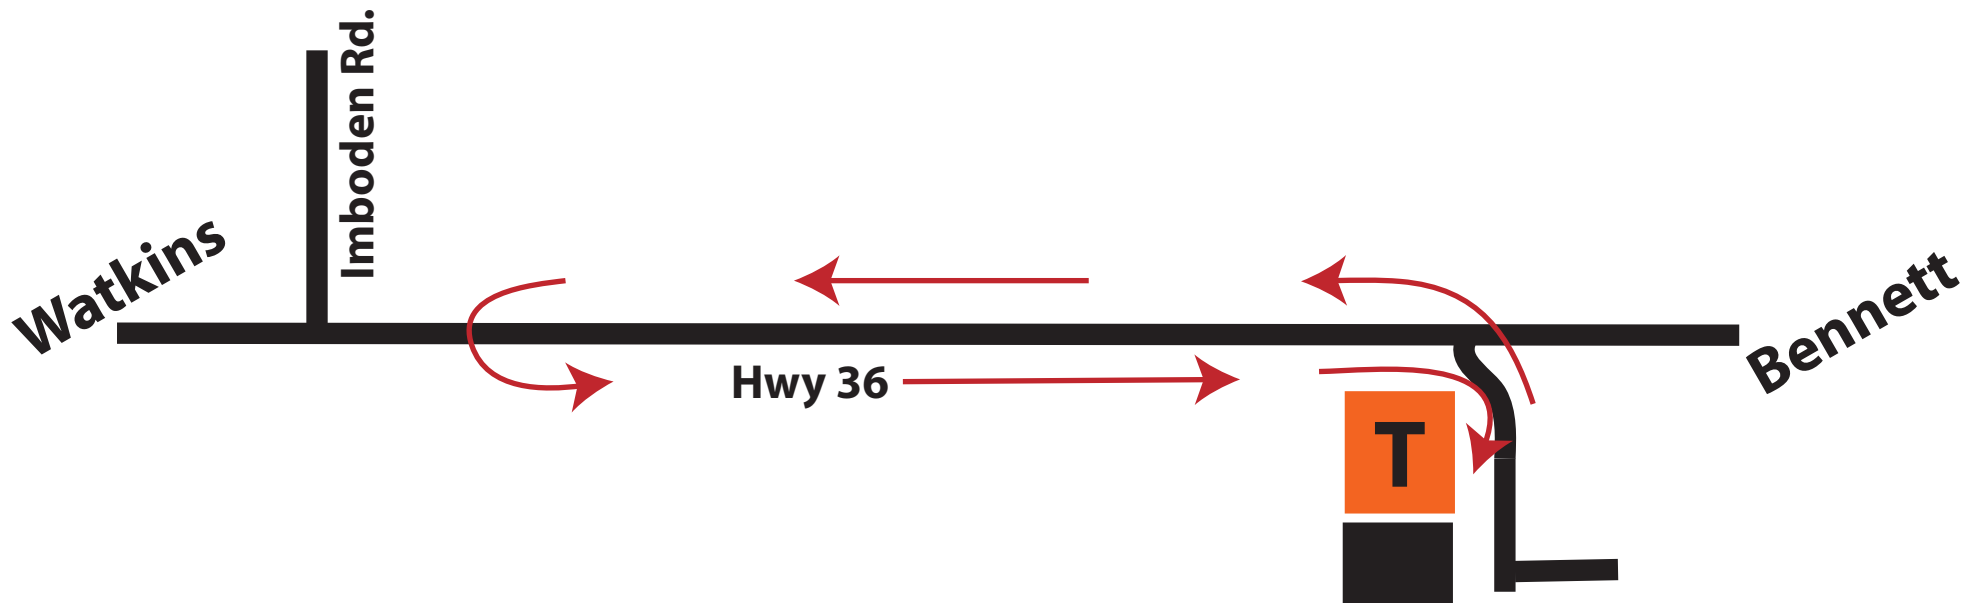

Big Sky Duathlon

Bike Course Map
(25K - 15.5 Miles)

Bike Course: Starts and finishes at the Transition Area in the parking lot of the Bennett Community Center. Riders will exit the transition area, turn left (west) on Highway 36, and ride a gently rolling out and back 25K (15.5 mile) course.