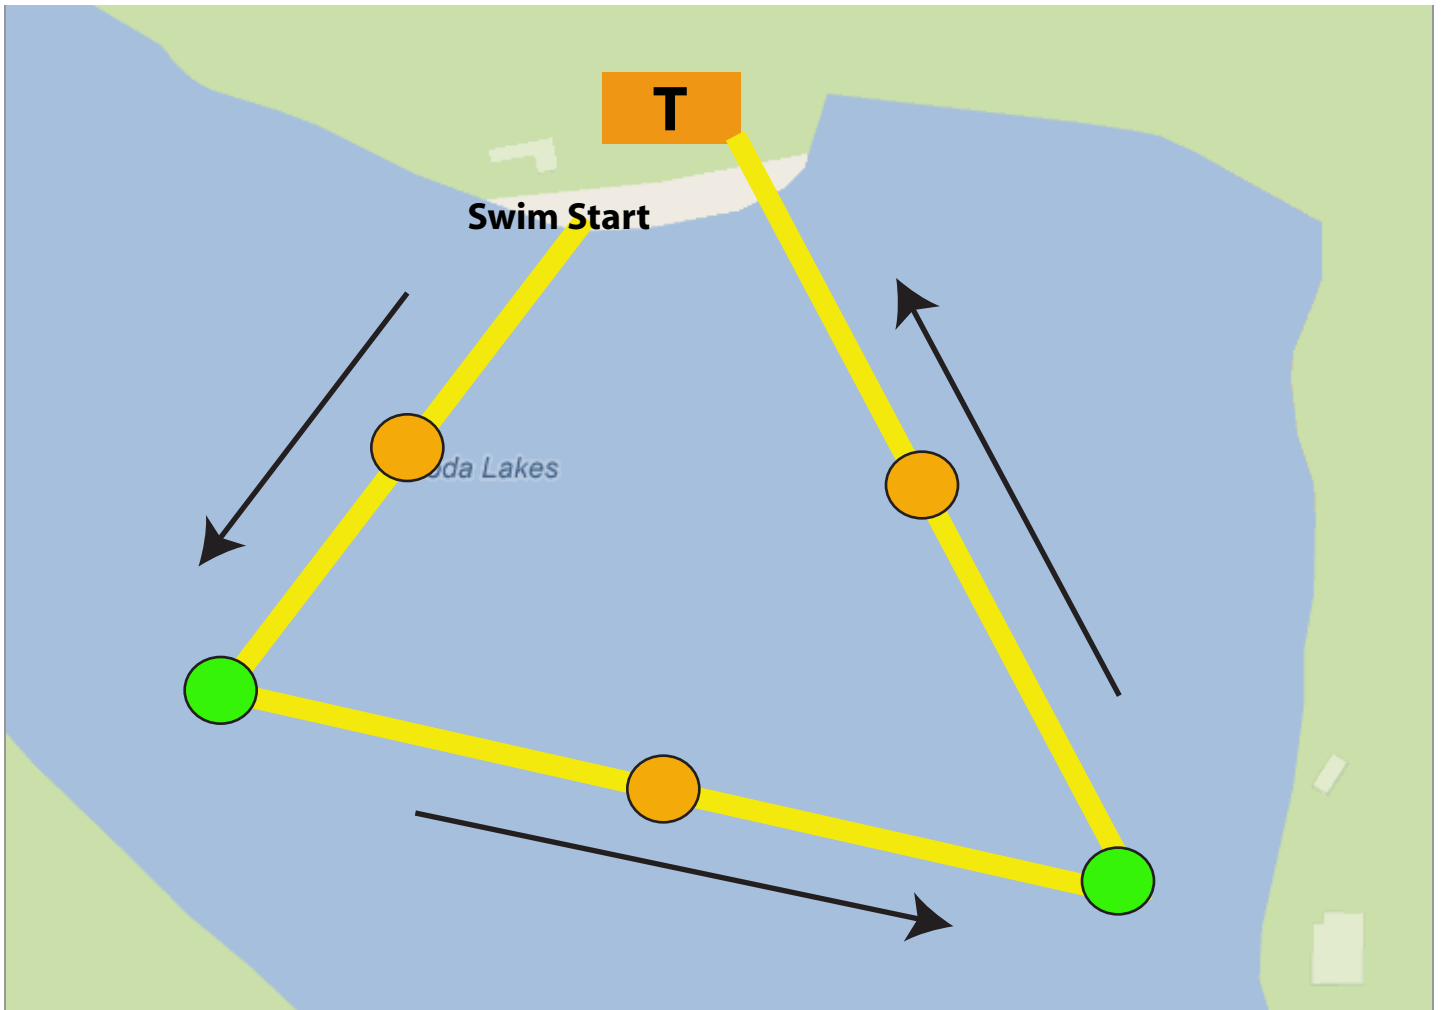

# Littlefoot Triathlon

## 750 Meter Swim Course

 **Sighting Buoy (go straight)**

 **Turn Buoy (turn left)**

 **T Transition Area**

***750 meter counter-clockwise swim. As always, Racing Underground buoys will be color coded for easy navigation.***