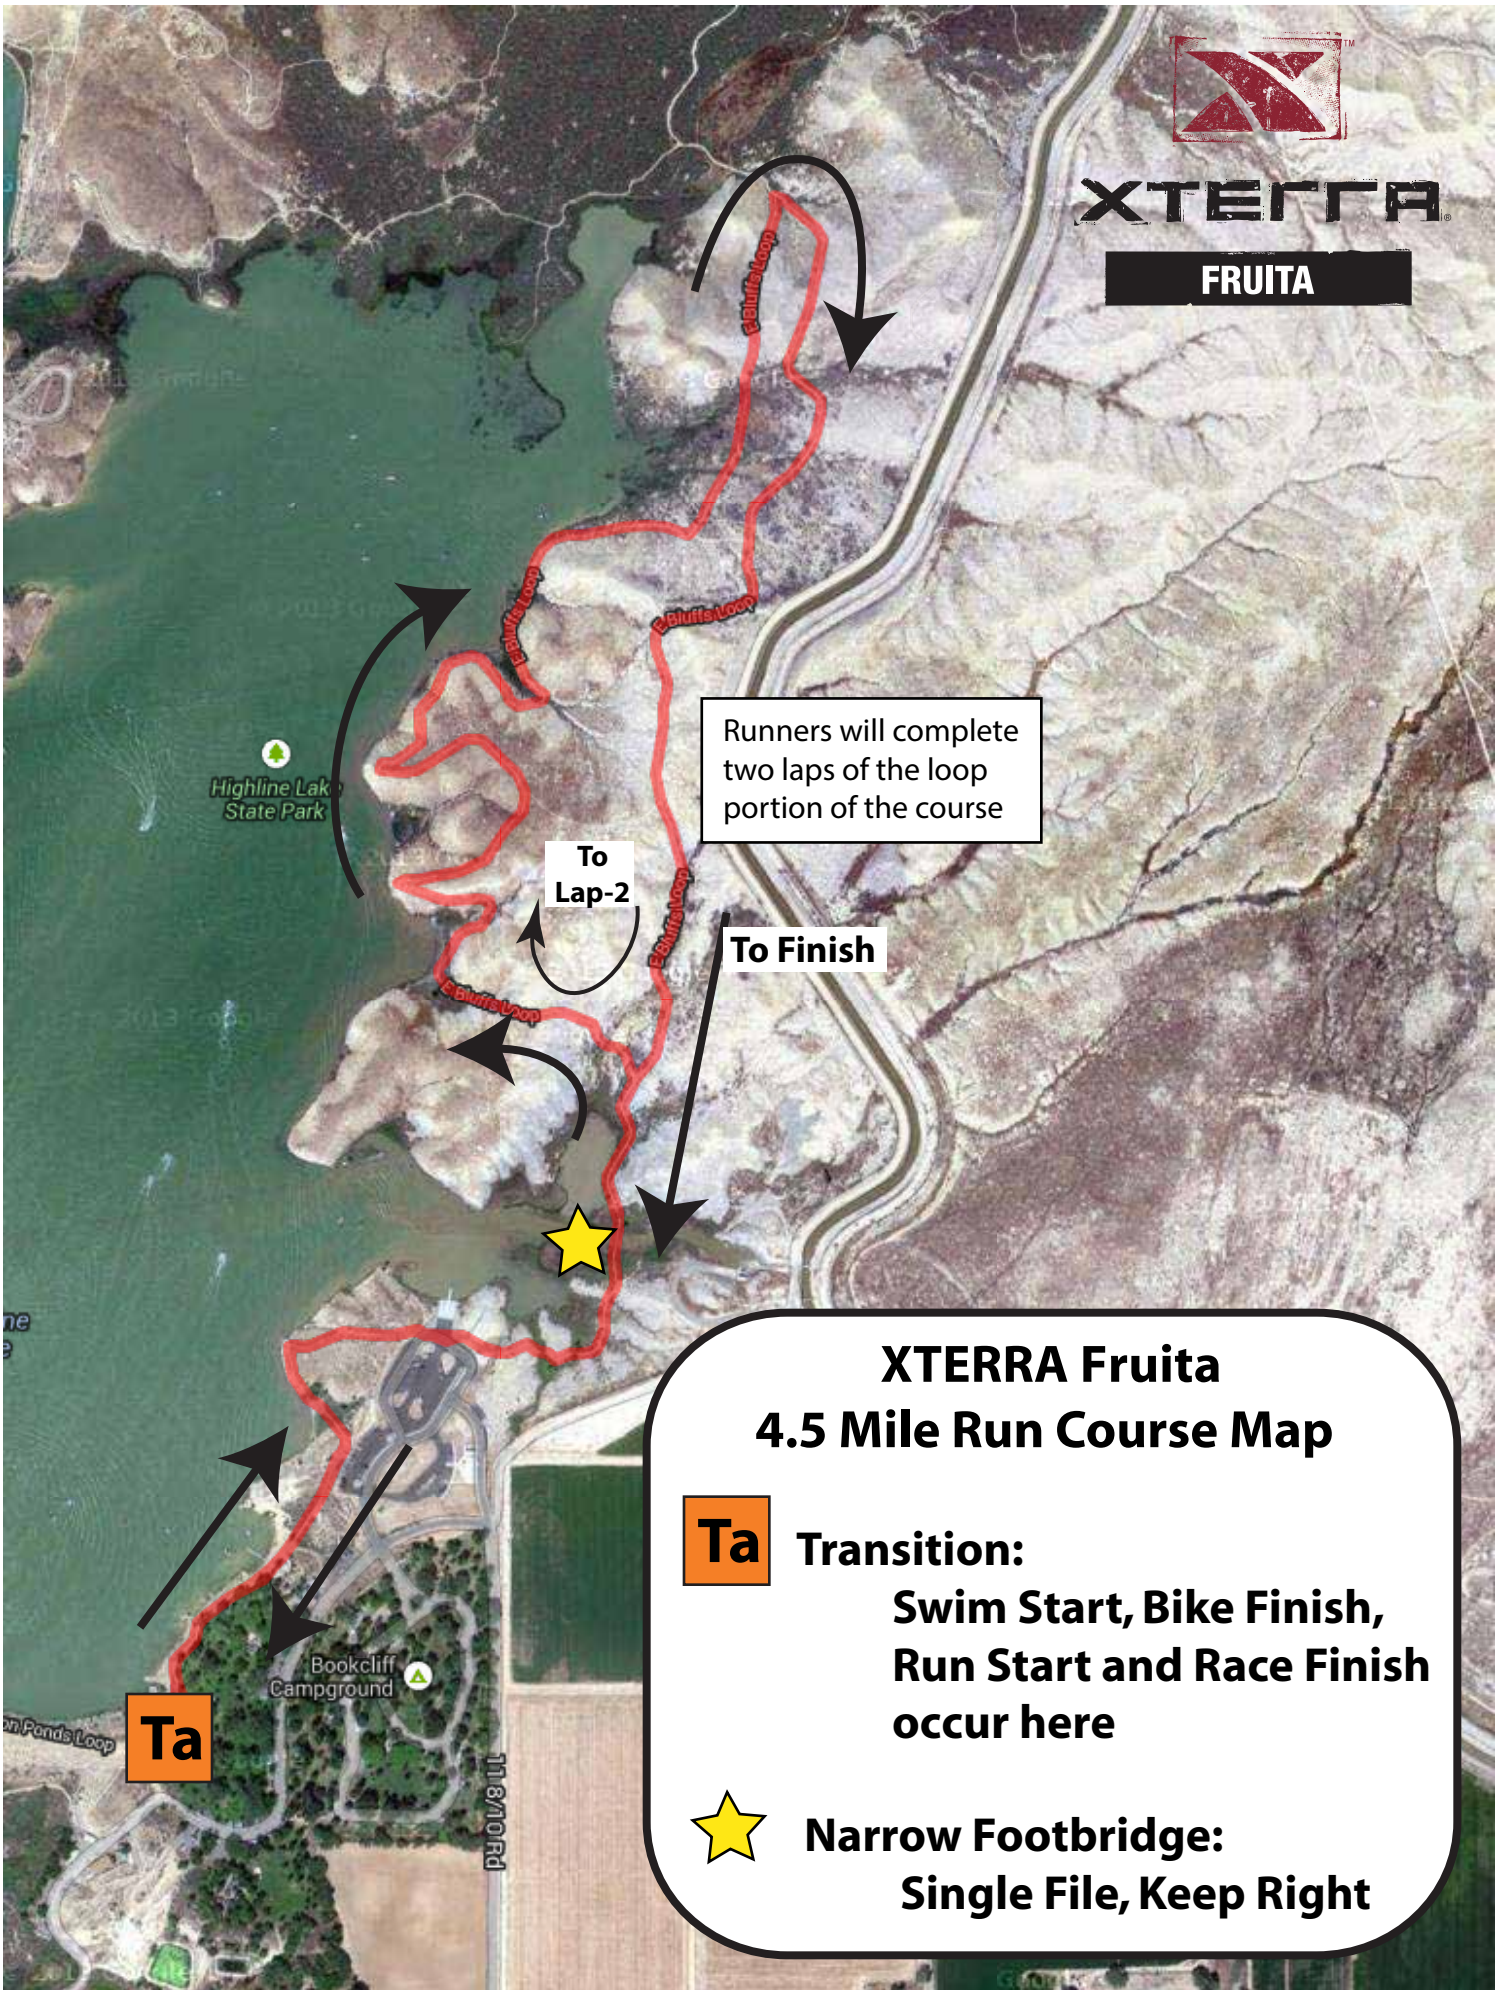

**XTERRA**

**FRUITA**

Runners will complete two laps of the loop portion of the course

To Lap-2

To Finish

### **XTERRA Fruita 4.5 Mile Run Course Map**

**Transition:**  
**Swim Start, Bike Finish,  
Run Start and Race Finish  
occur here**

**Narrow Footbridge:**  
**Single File, Keep Right**