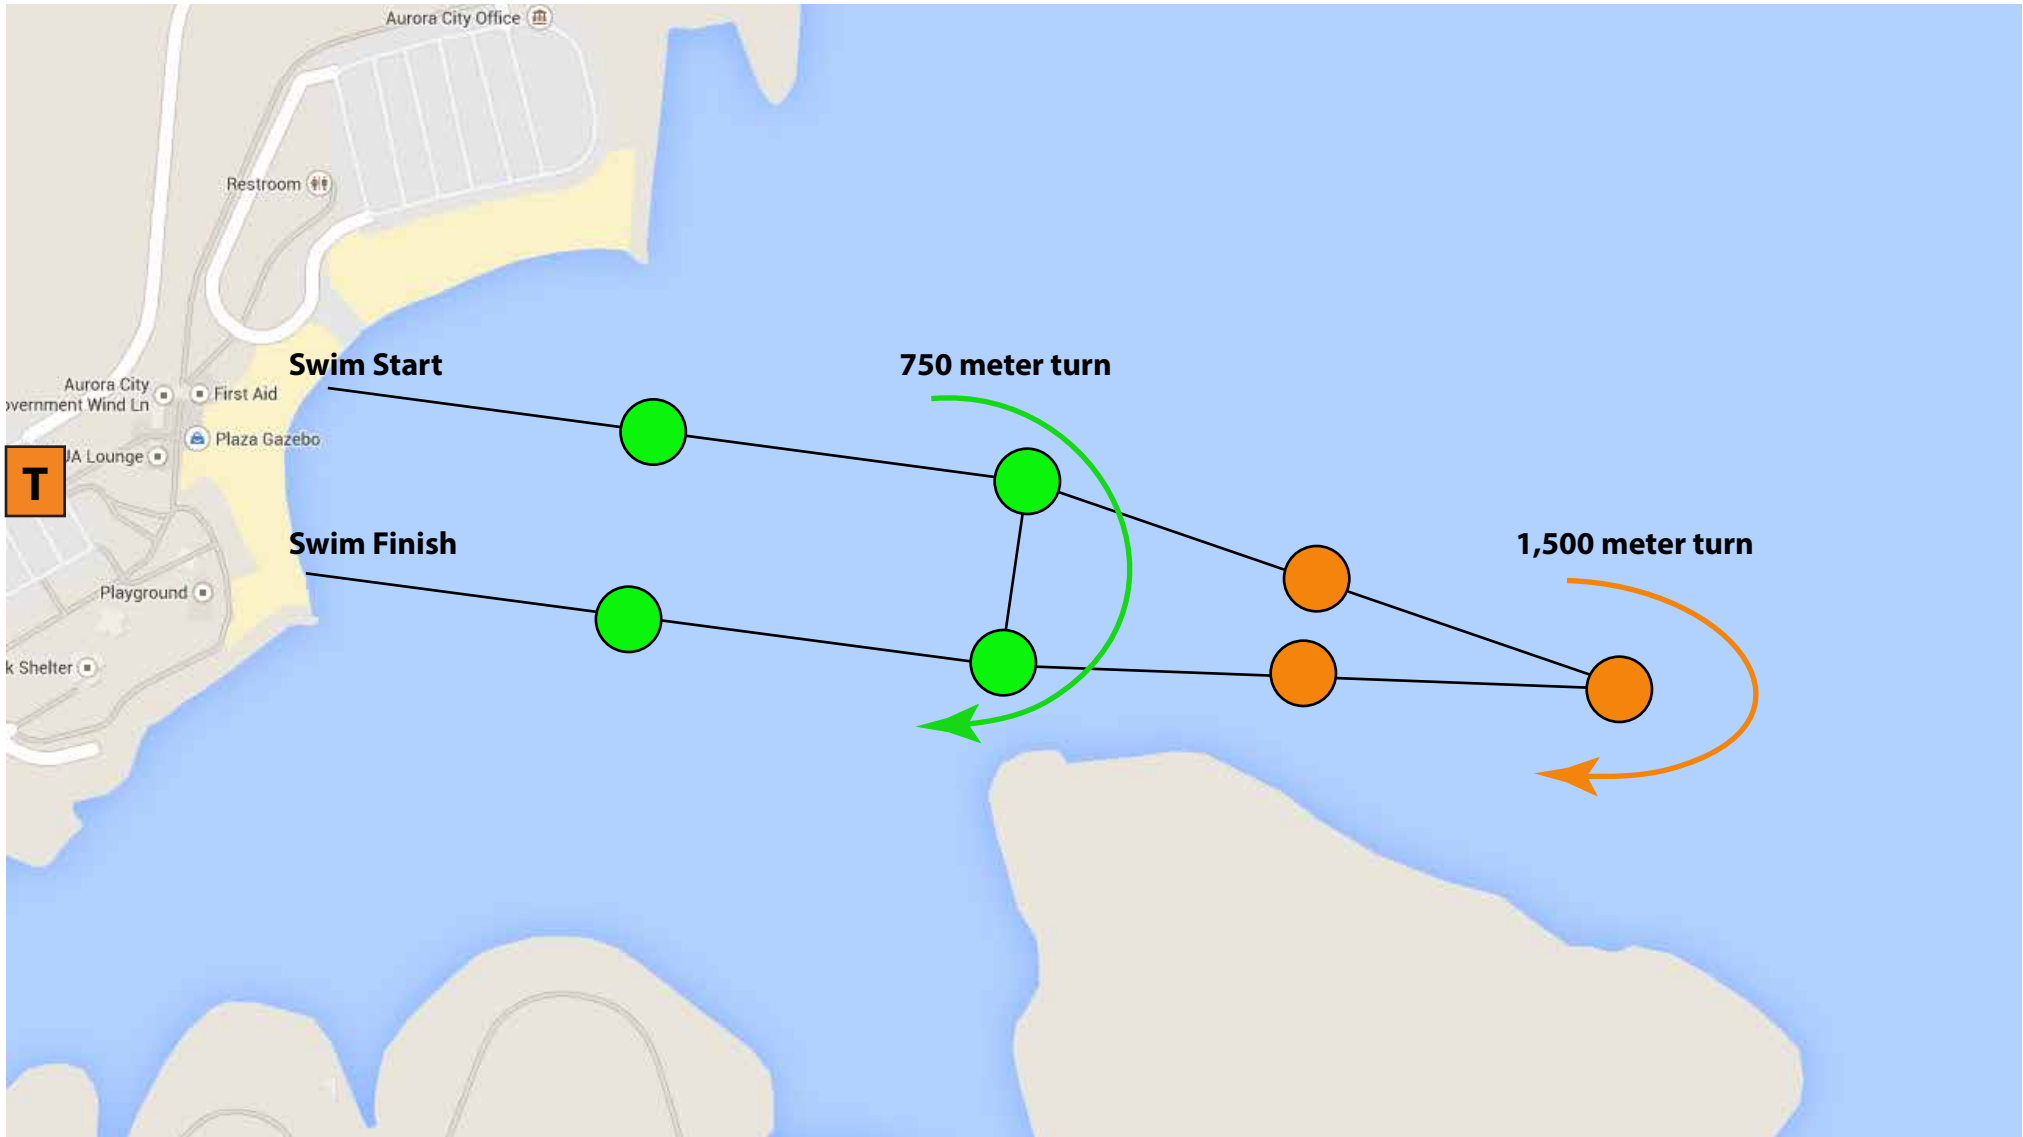

# CRESCENT MOON TRIATHLON SWIM COURSE

 **750 meter Sprint Course**

 **1,500 meter Olympic Course**