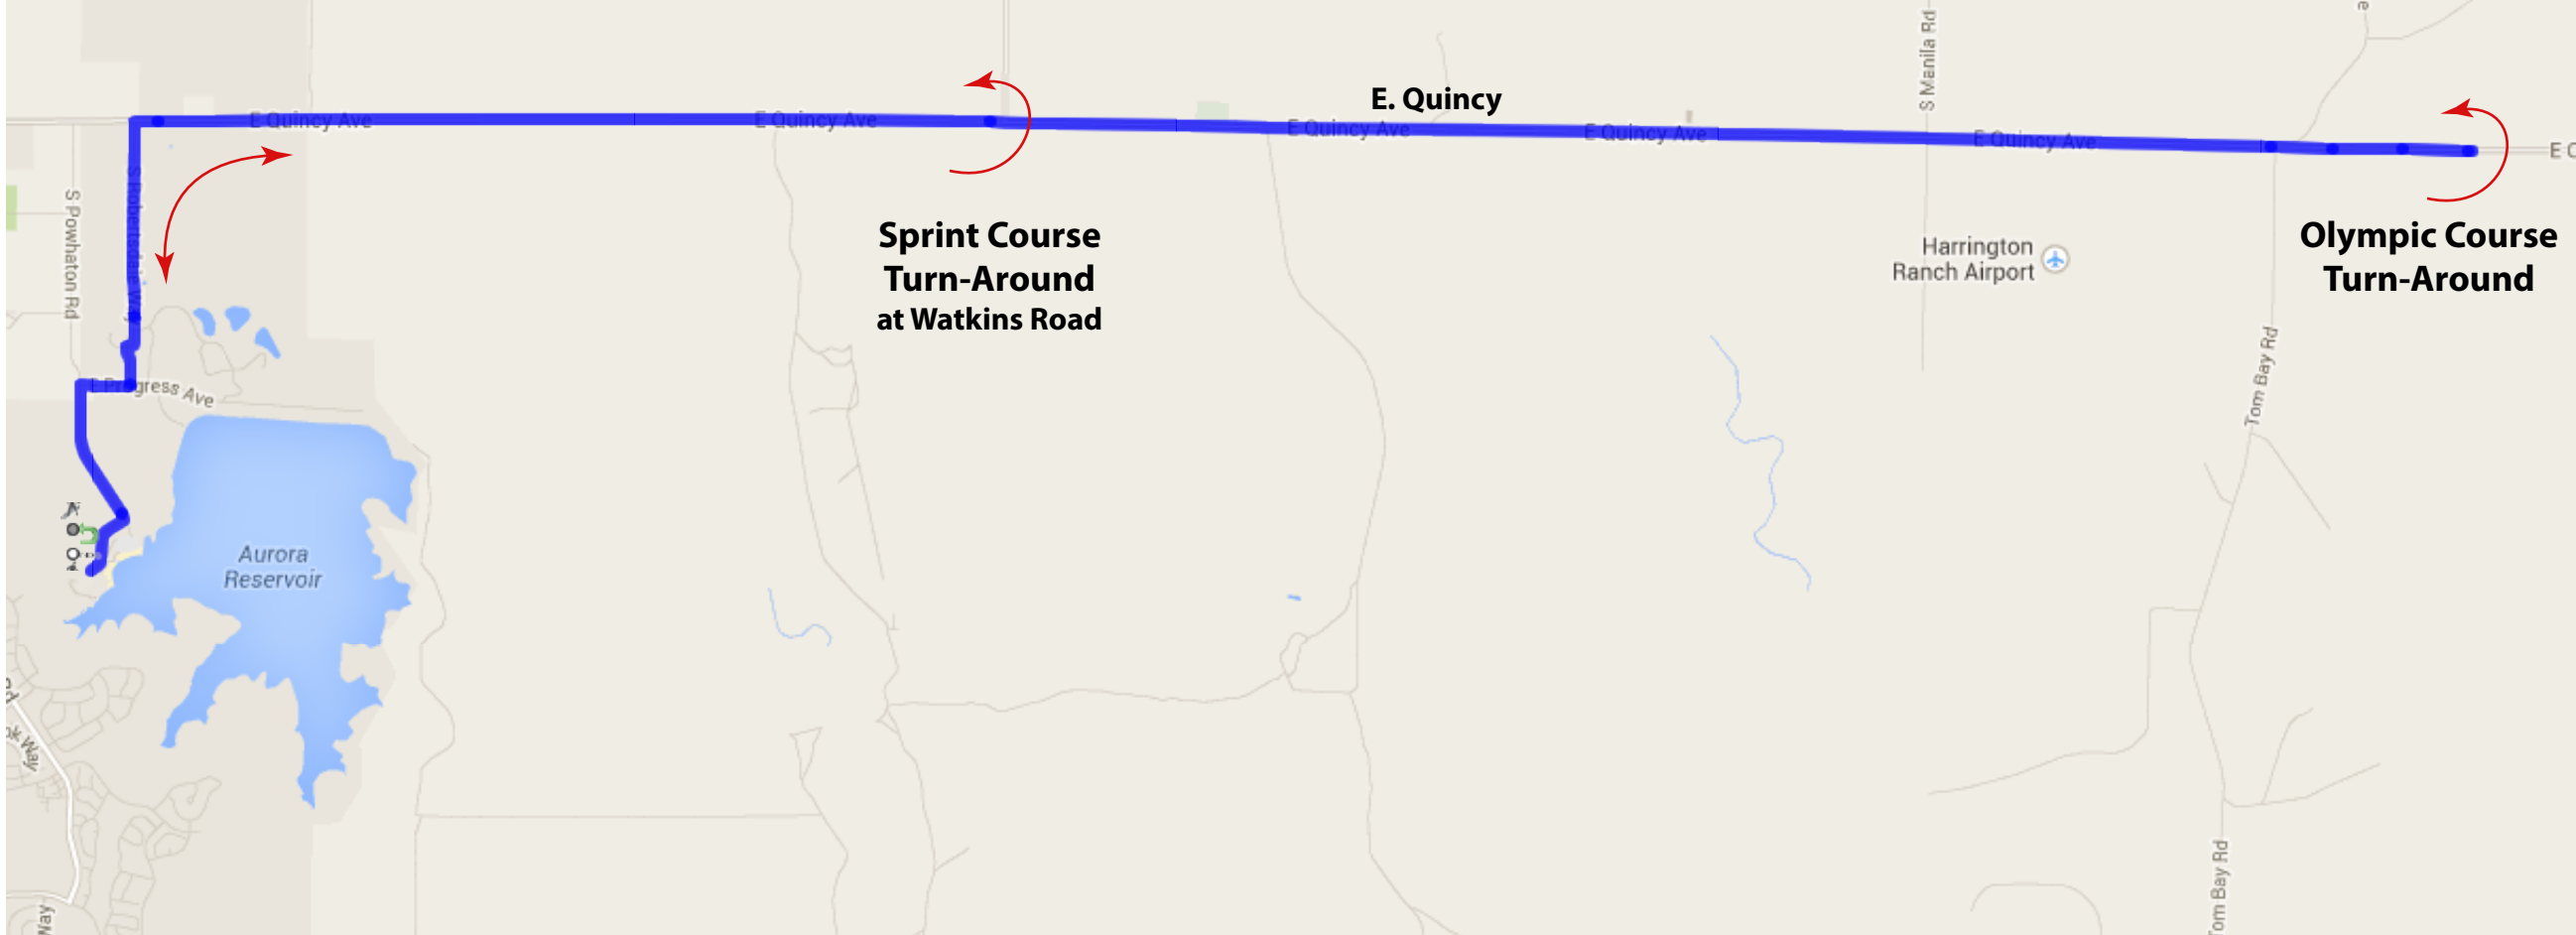

Crescent Moon Bike Course

5K and 10K courses are rolling out & back routes along East Quincy. East Quincy will be closed to auto traffic until the 20K sprint course turnaround. Olympic racers may experience light local traffic along the stretch between the 20K and 40K turnaround points. A water bottle exchange zone will be located near the Olympic course turnaround.

- Elevation Profile -