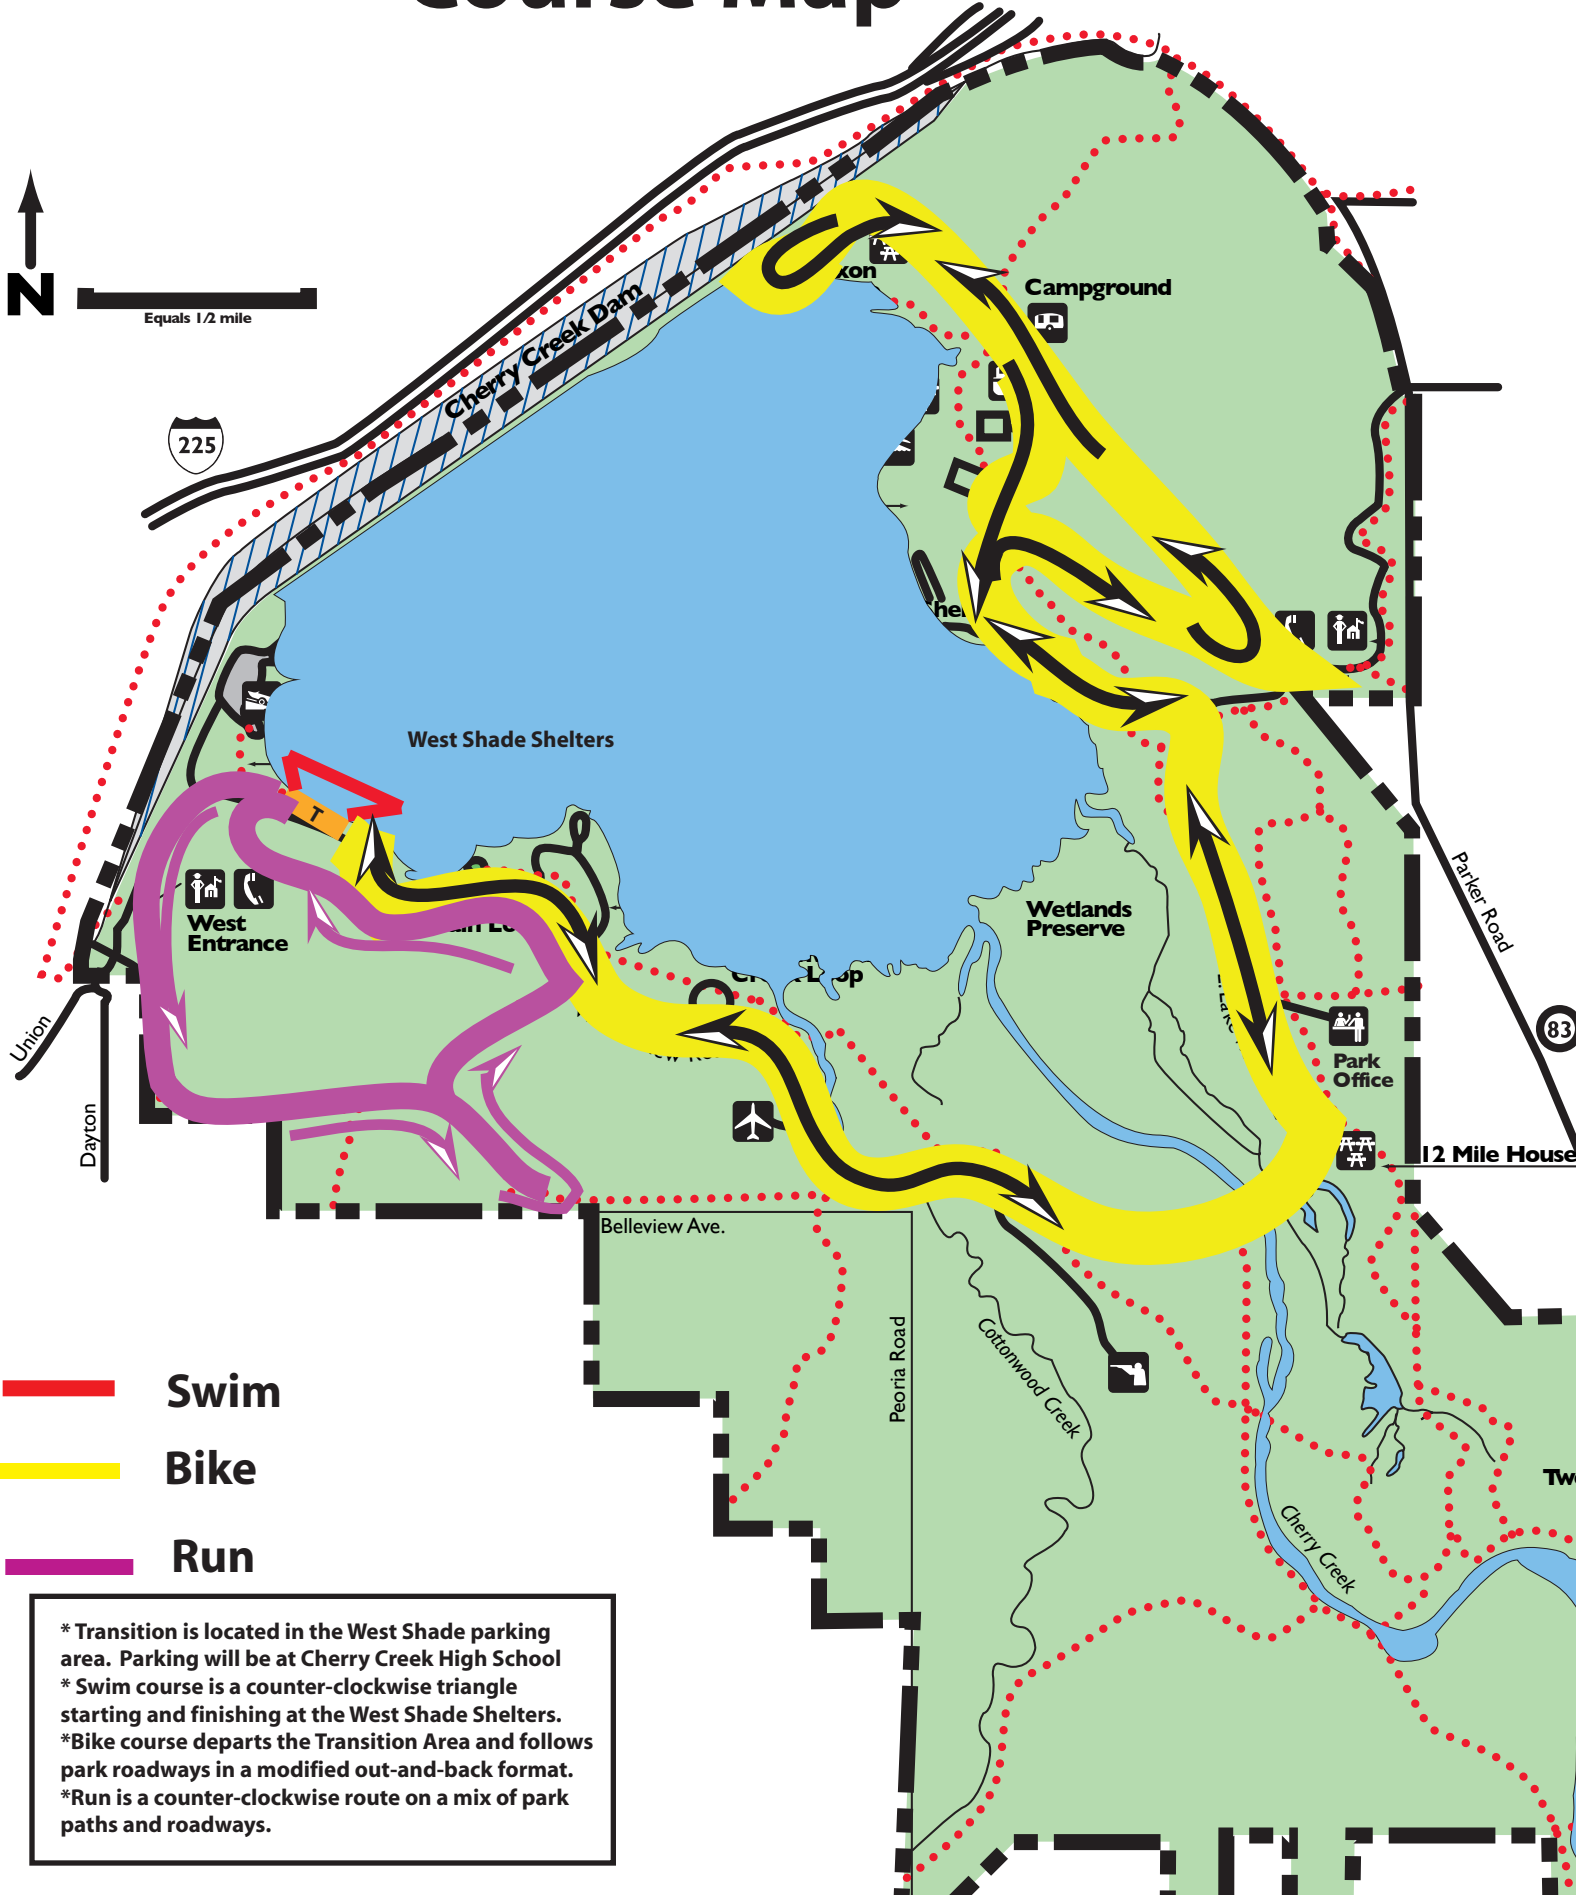

Crescent Moon Triathlon Course Map

- Swim
- Bike
- Run

* Transition is located in the West Shade parking area. Parking will be at Cherry Creek High School
 * Swim course is a counter-clockwise triangle starting and finishing at the West Shade Shelters.
 * Bike course departs the Transition Area and follows park roadways in a modified out-and-back format.
 * Run is a counter-clockwise route on a mix of park paths and roadways.