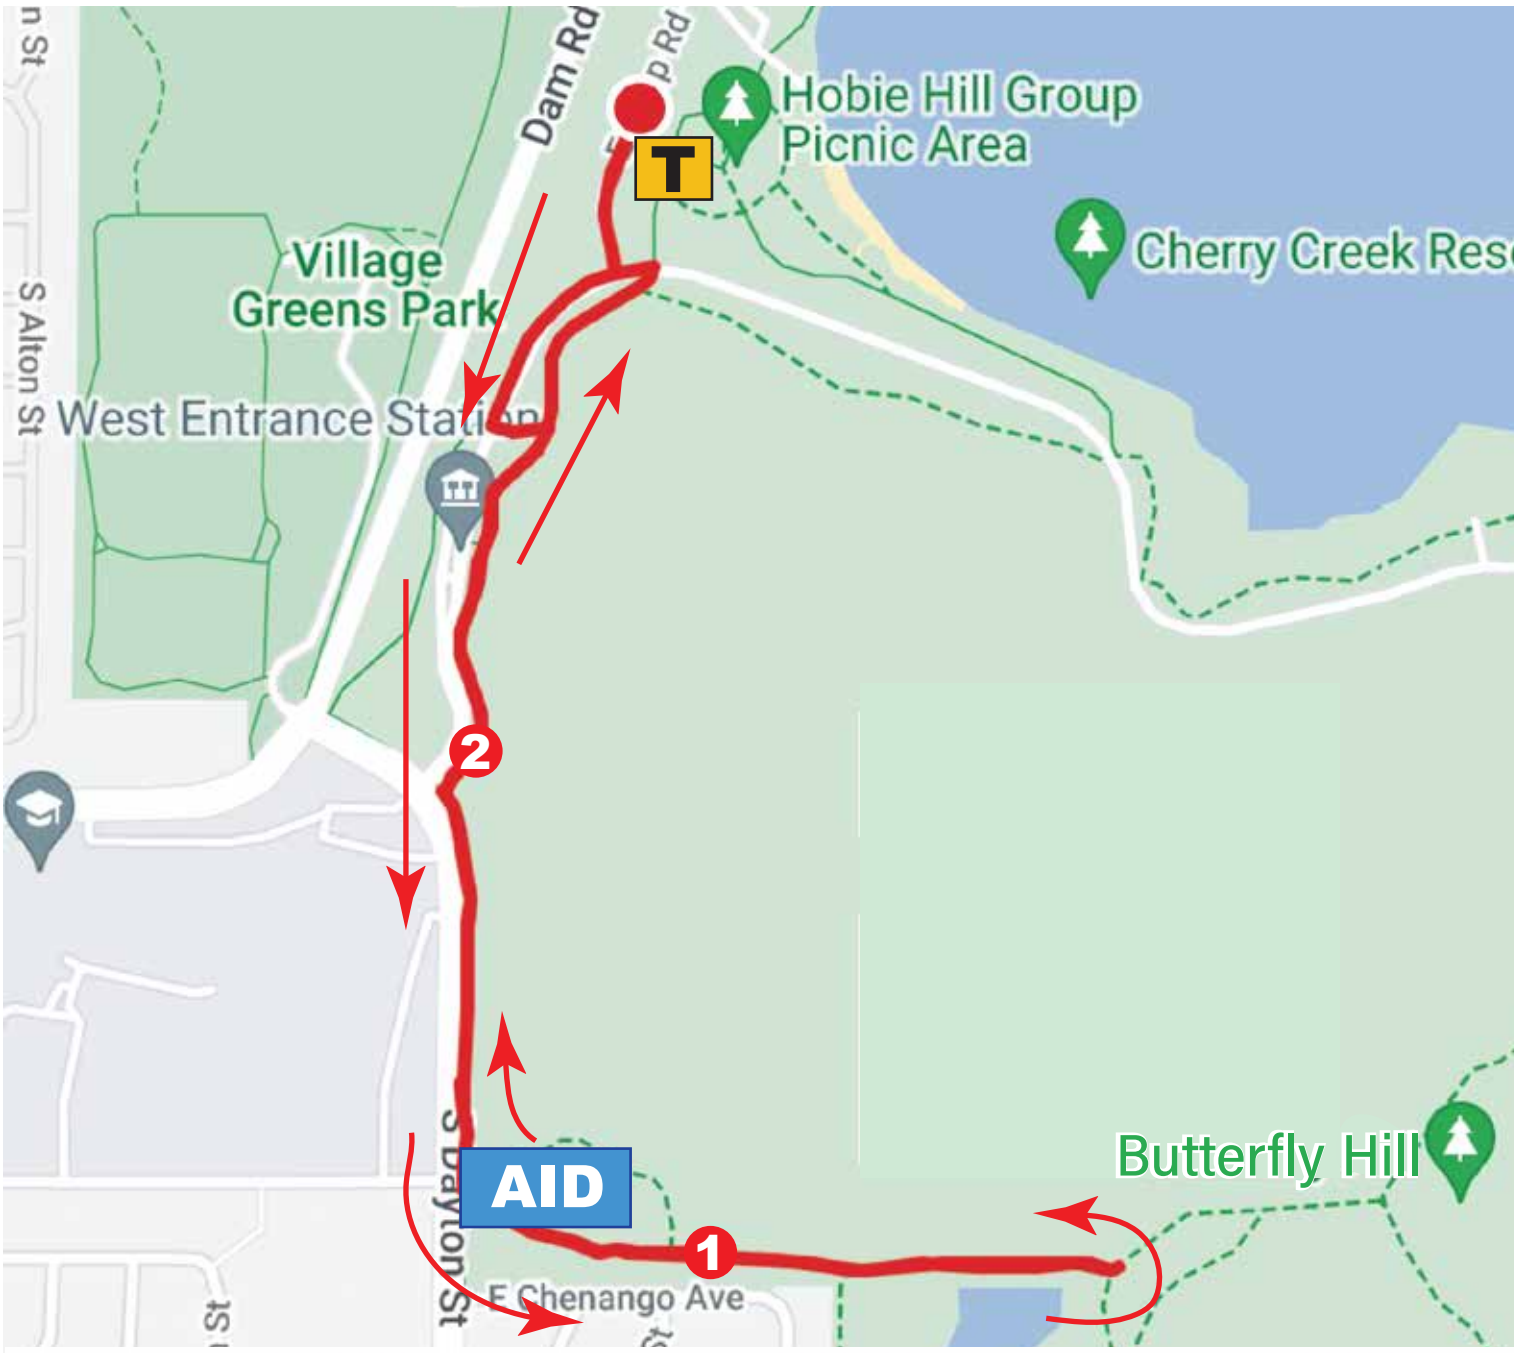

# Chilly Cheeks Duathlon Run Course

## Elevation

Start	Max	Gain
5,604 ft	5,659 ft	84 ft