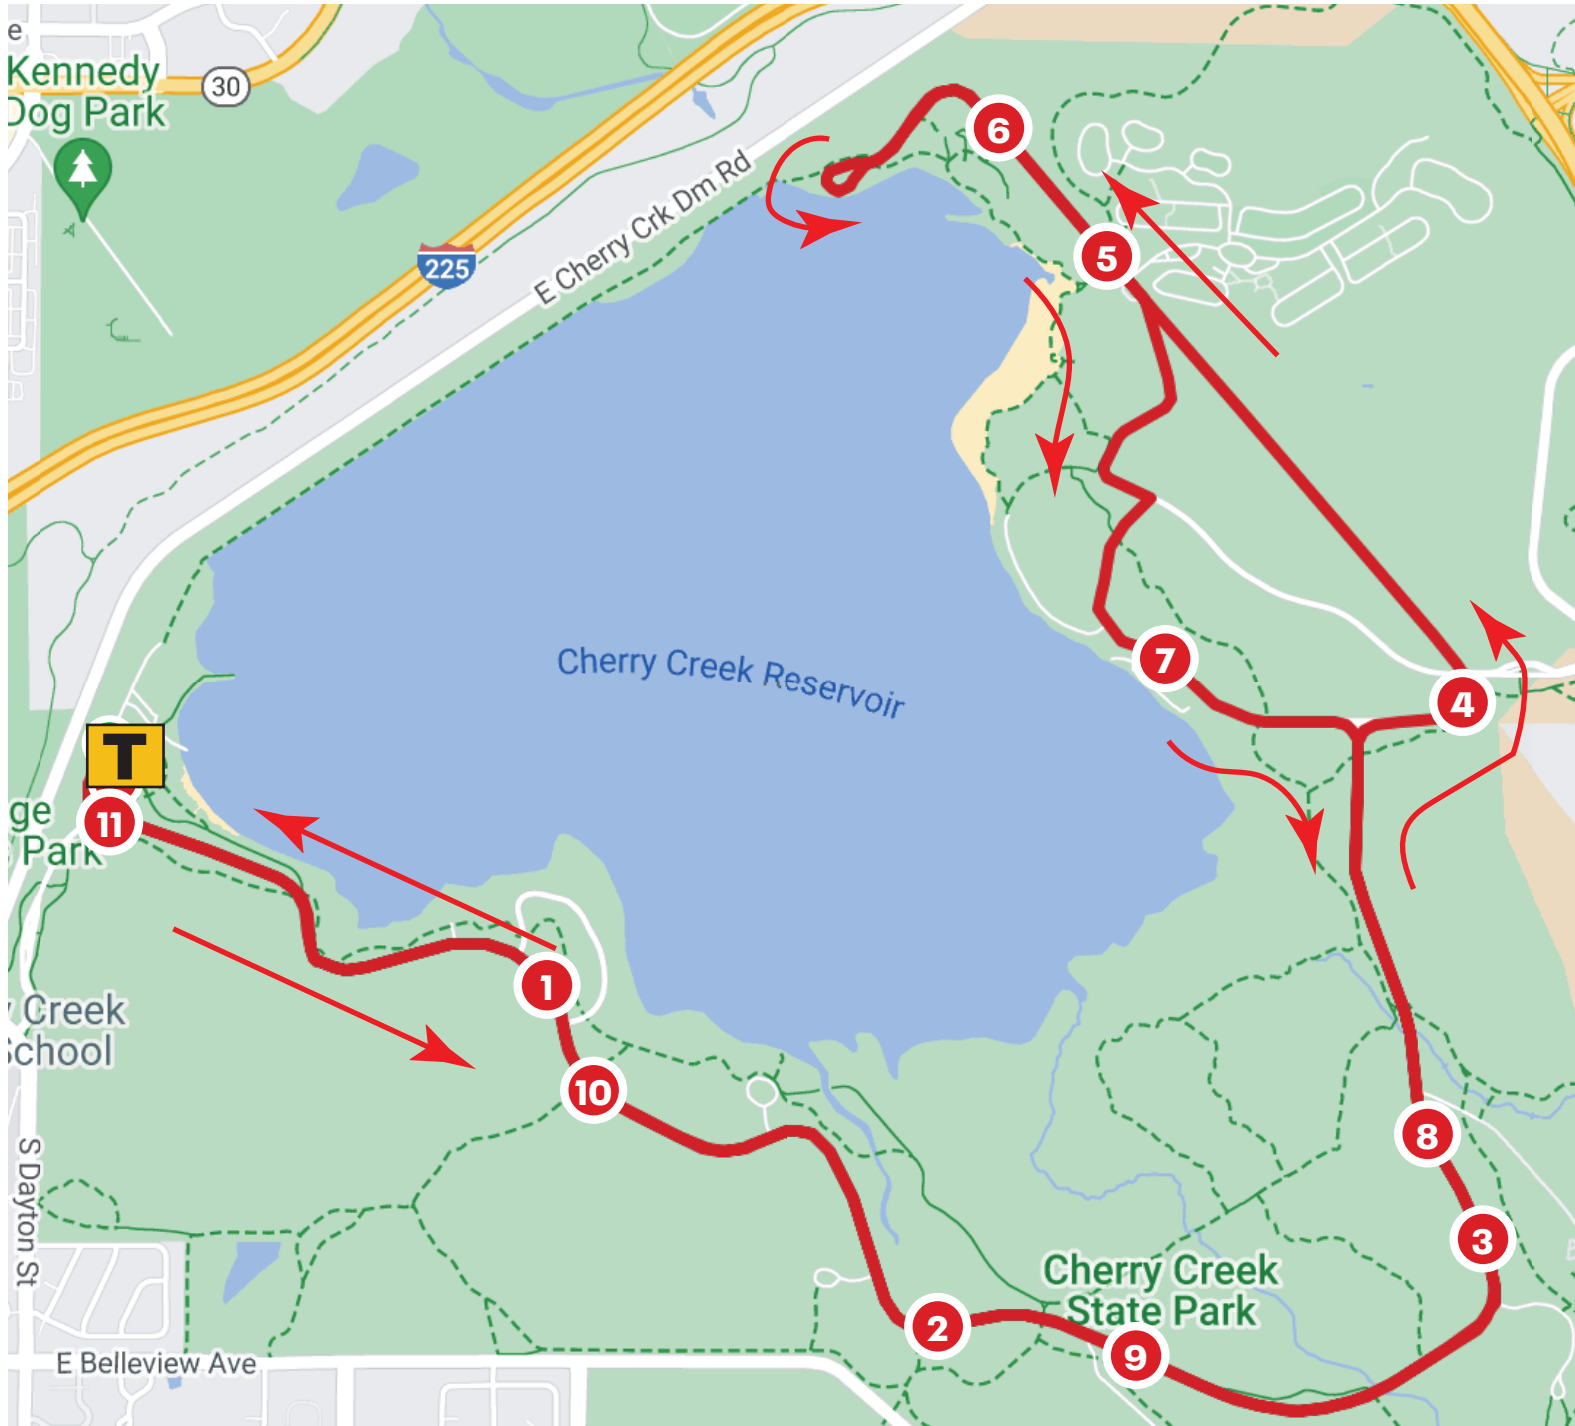

Chilly Cheeks Duathlon Bike Course

Elevation

Start 5,602 ft Max 5,656 ft Gain 279 ft